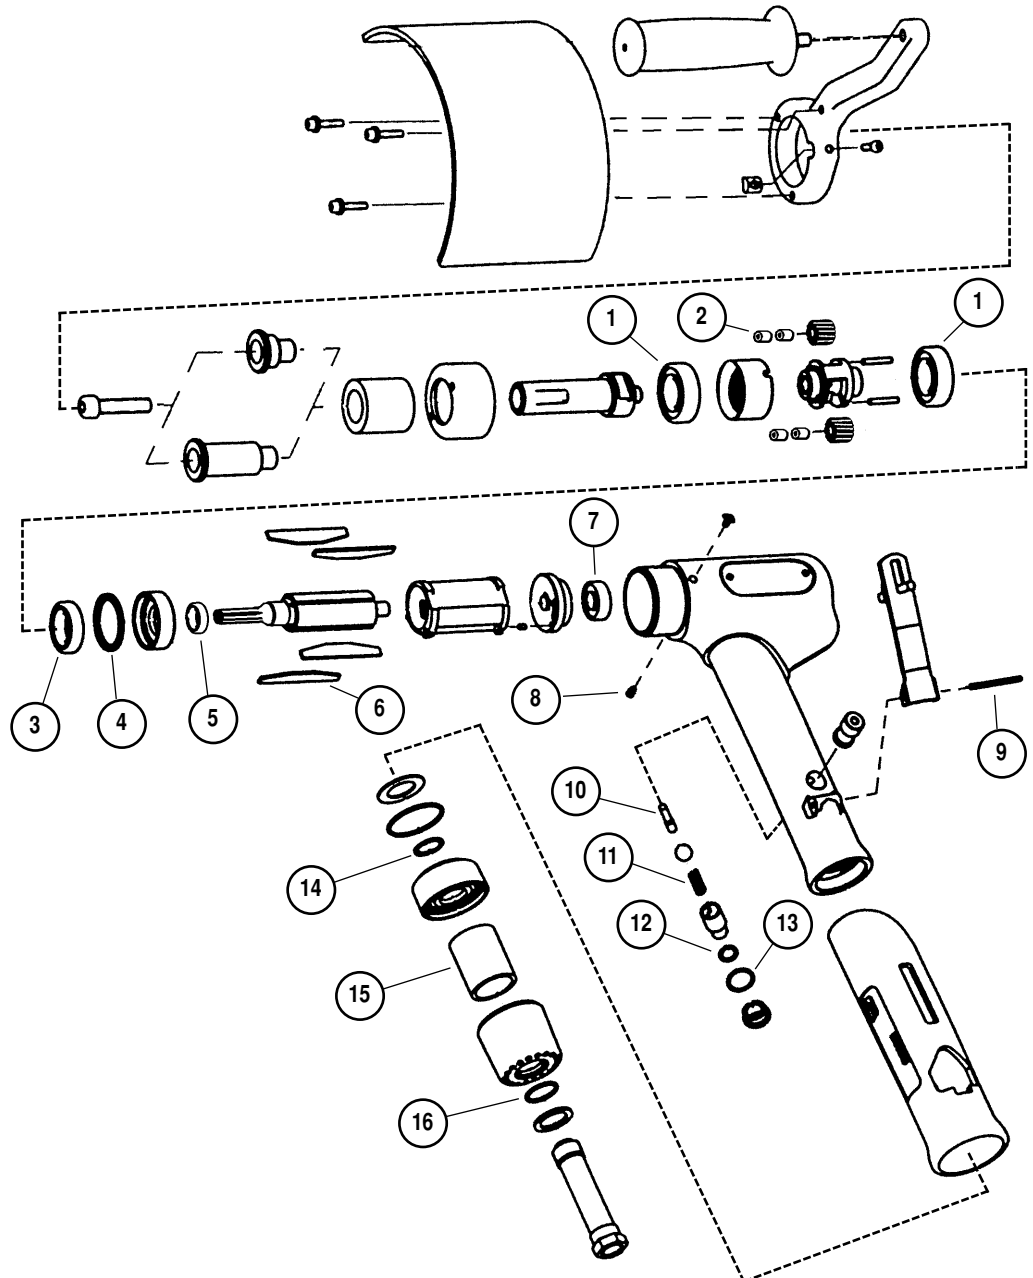

96234 Tune-Up Kit

For Use With All:

.7Hp/7°/Planetary Geared Models

Air Motor and Machine Parts

Parts included in tune-up kit are identified by part number. Not all parts are required for all models. Please refer to appropriate parts page for additional identification and disassembly/assembly instructions.

Index Key

No.	Part #	Description
1	02552	Bearing (2)
2	04026	Bearing (4)
3	01007	Bearing
4	01121	Shim Pack (3/pkg.)
5	01010	Spacer
6	01185	Blades (4/pkg.)
7	02649	Bearing
8	01041	Grease Fitting
9	01017	Pin
10	13435	Valve Stem
11	07145	Spring
12	01024	O-Ring
13	13428	Packing
14	95711	Retaining Ring
15	94528	Muffler
16	95375	O-Ring